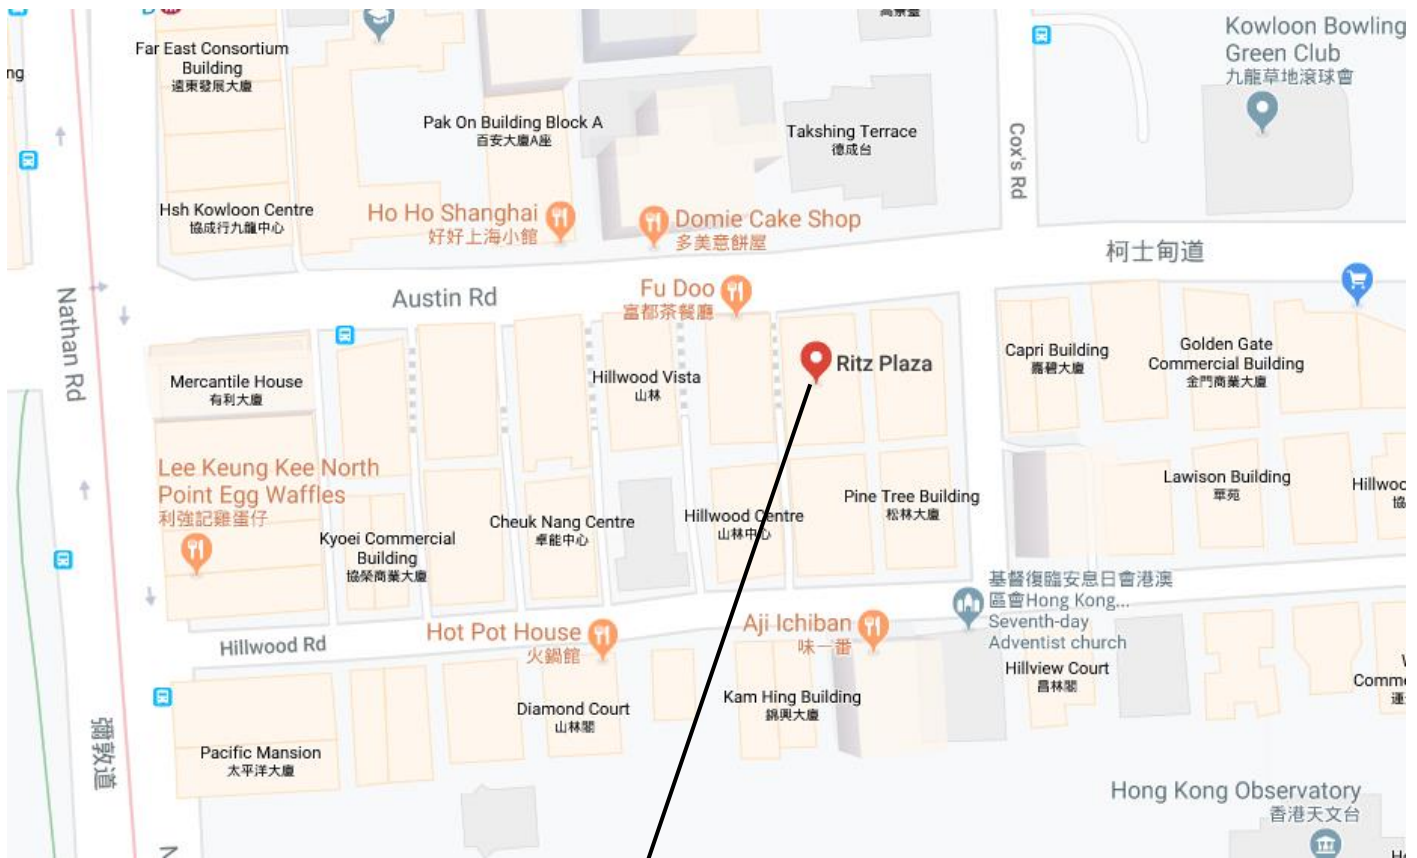

Location Map Office Hong Kong

Lorenz & Partners (Hong Kong) Limited

Flat/RM A, 12/F, Ritz Plaza,

122 Austin Road,

Tsim Sha Tsui,

Hong Kong SAR

Tel.: + 852 2528 1433

Fax: + 852 2541 1411

E-mail: hongkong@lorenz-partners.com

Lorenz & Partners (Hong Kong) Limited